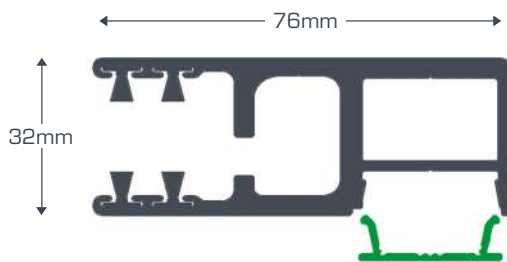

Headbox

Three part extruded aluminium headbox is extremely durable and impact resistant

Box Sizes

Maximum Overall Height

Head Box Dimensions

SINGLE DOOR

2800mm

3000mm

DOUBLE DOOR

2400mm

3000mm

GARAGE DOORS

Door Curtain

Featuring high-strength extruded aluminium profiles, Vortex Garage Doors use varying lath sizes to provide a roll zone 50% smaller than standard roller garage doors.

40-50% smaller roll zone than standard garage doors

Guide Size

Extruded aluminium guide profiles with snap cover to cover fixing locations

Controls

Radio control panel with spiral cable and junction box. Two transmitters included as standard. Optional extras include wireless keypad and smart phone control through dedicated app.