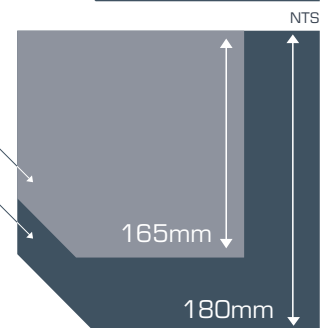

Headbox

Three part extruded aluminium headbox is extremely durable and impact resistant

Box Sizes

Maximum Overall Height

Head Box Dimensions

SINGLE DOOR

2800mm

3000mm

DOUBLE DOOR

2400mm

3000mm

GARAGE DOORS

Door Curtain

Featuring high-strength extruded aluminium profiles, Vortex Garage Doors use varying lath sizes to provide a roll zone 50% smaller than standard roller garage doors.