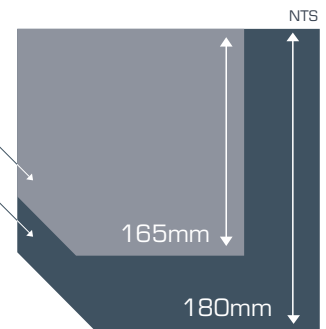

Headbox

Three part extruded aluminium headbox is extremely durable and impact resistant

Box Sizes

Maximum Overall Height

Head Box Dimensions

SINGLE DOOR

2800mm

3000mm

DOUBLE DOOR

2400mm

3000mm

GARAGE DOORS

Door Curtain

Featuring high-strength extruded aluminium profiles, Vortex Garage Doors use varying lath sizes to provide a roll zone 50% smaller than standard roller garage doors.