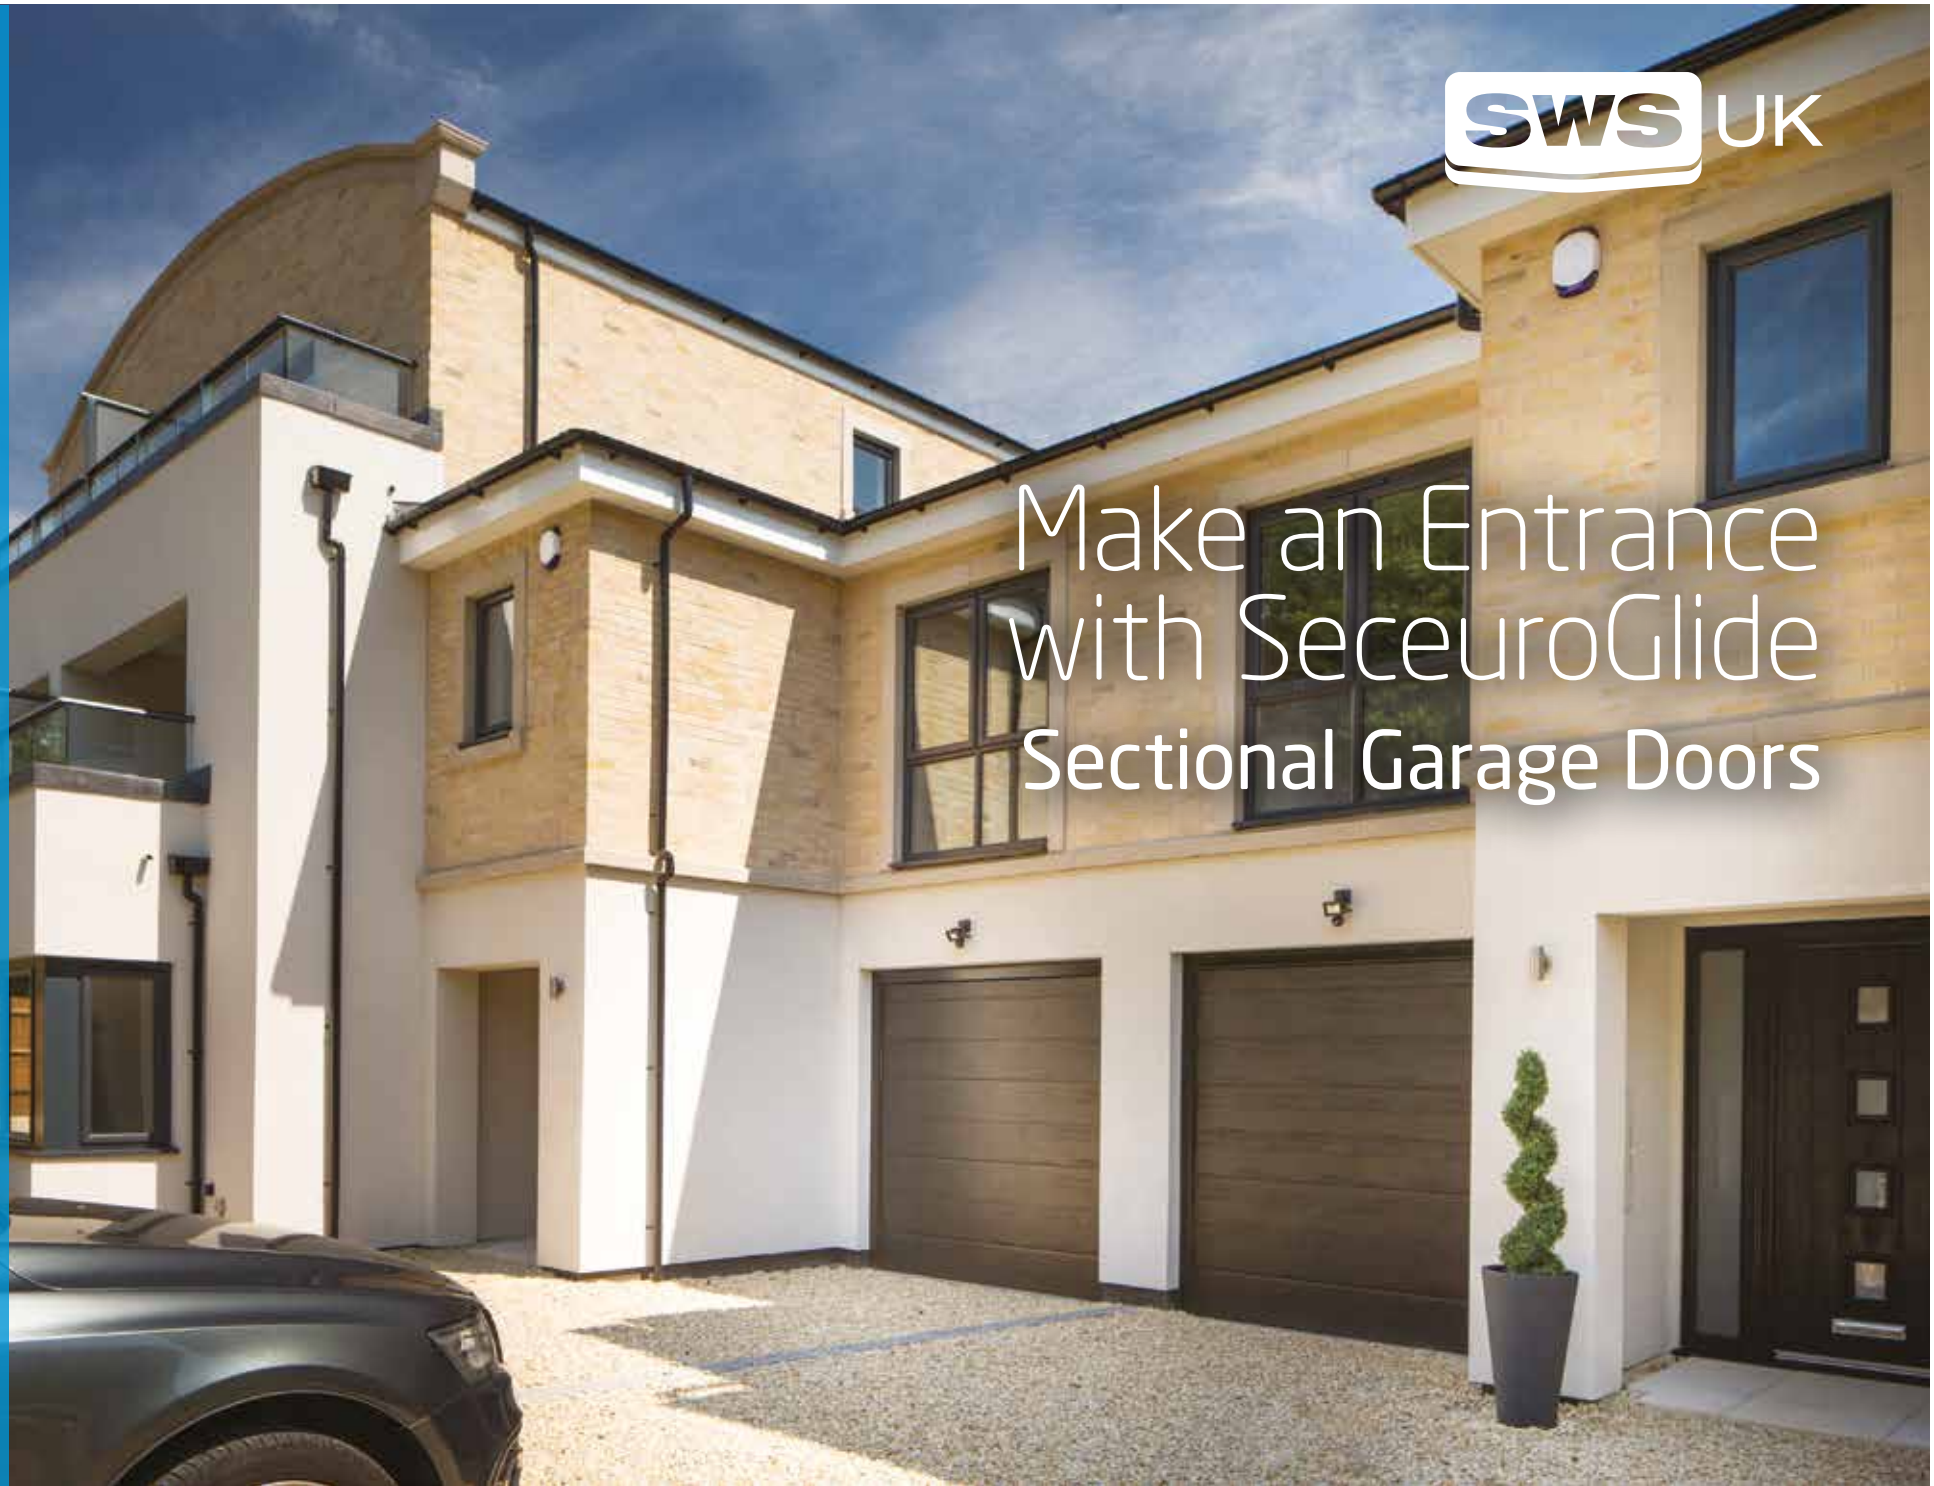

10 YR WARRANTY
UK EXCLUSIVE WARRANTY

SeceuroGlide
Sectional Garage Doors

Make an Entrance
with SeceuroGlide
Sectional Garage Doors