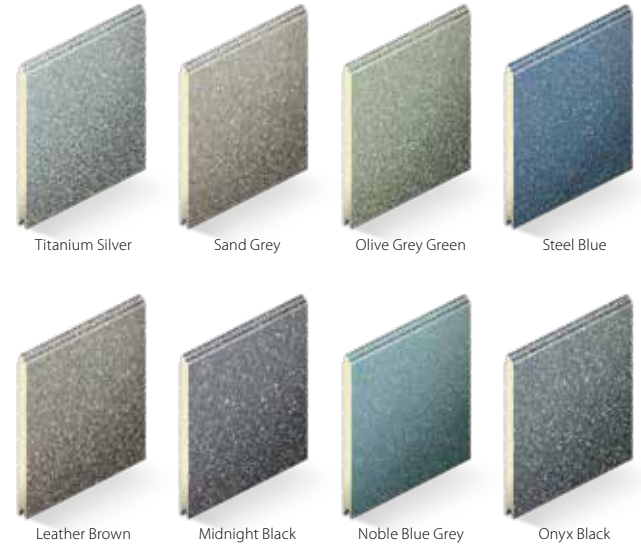

### 3 Colours

This is where you can truly create your ideal garage door. Available in any RAL colour or BS colour, SeceuroGlide Sectionals provide the opportunity to match your door to your windows, front door or even your car! Here are some of our most popular finishes, including our metallic colours.

#### Free of Charge Colours

#### Standard Colours

#### Metallic Colours