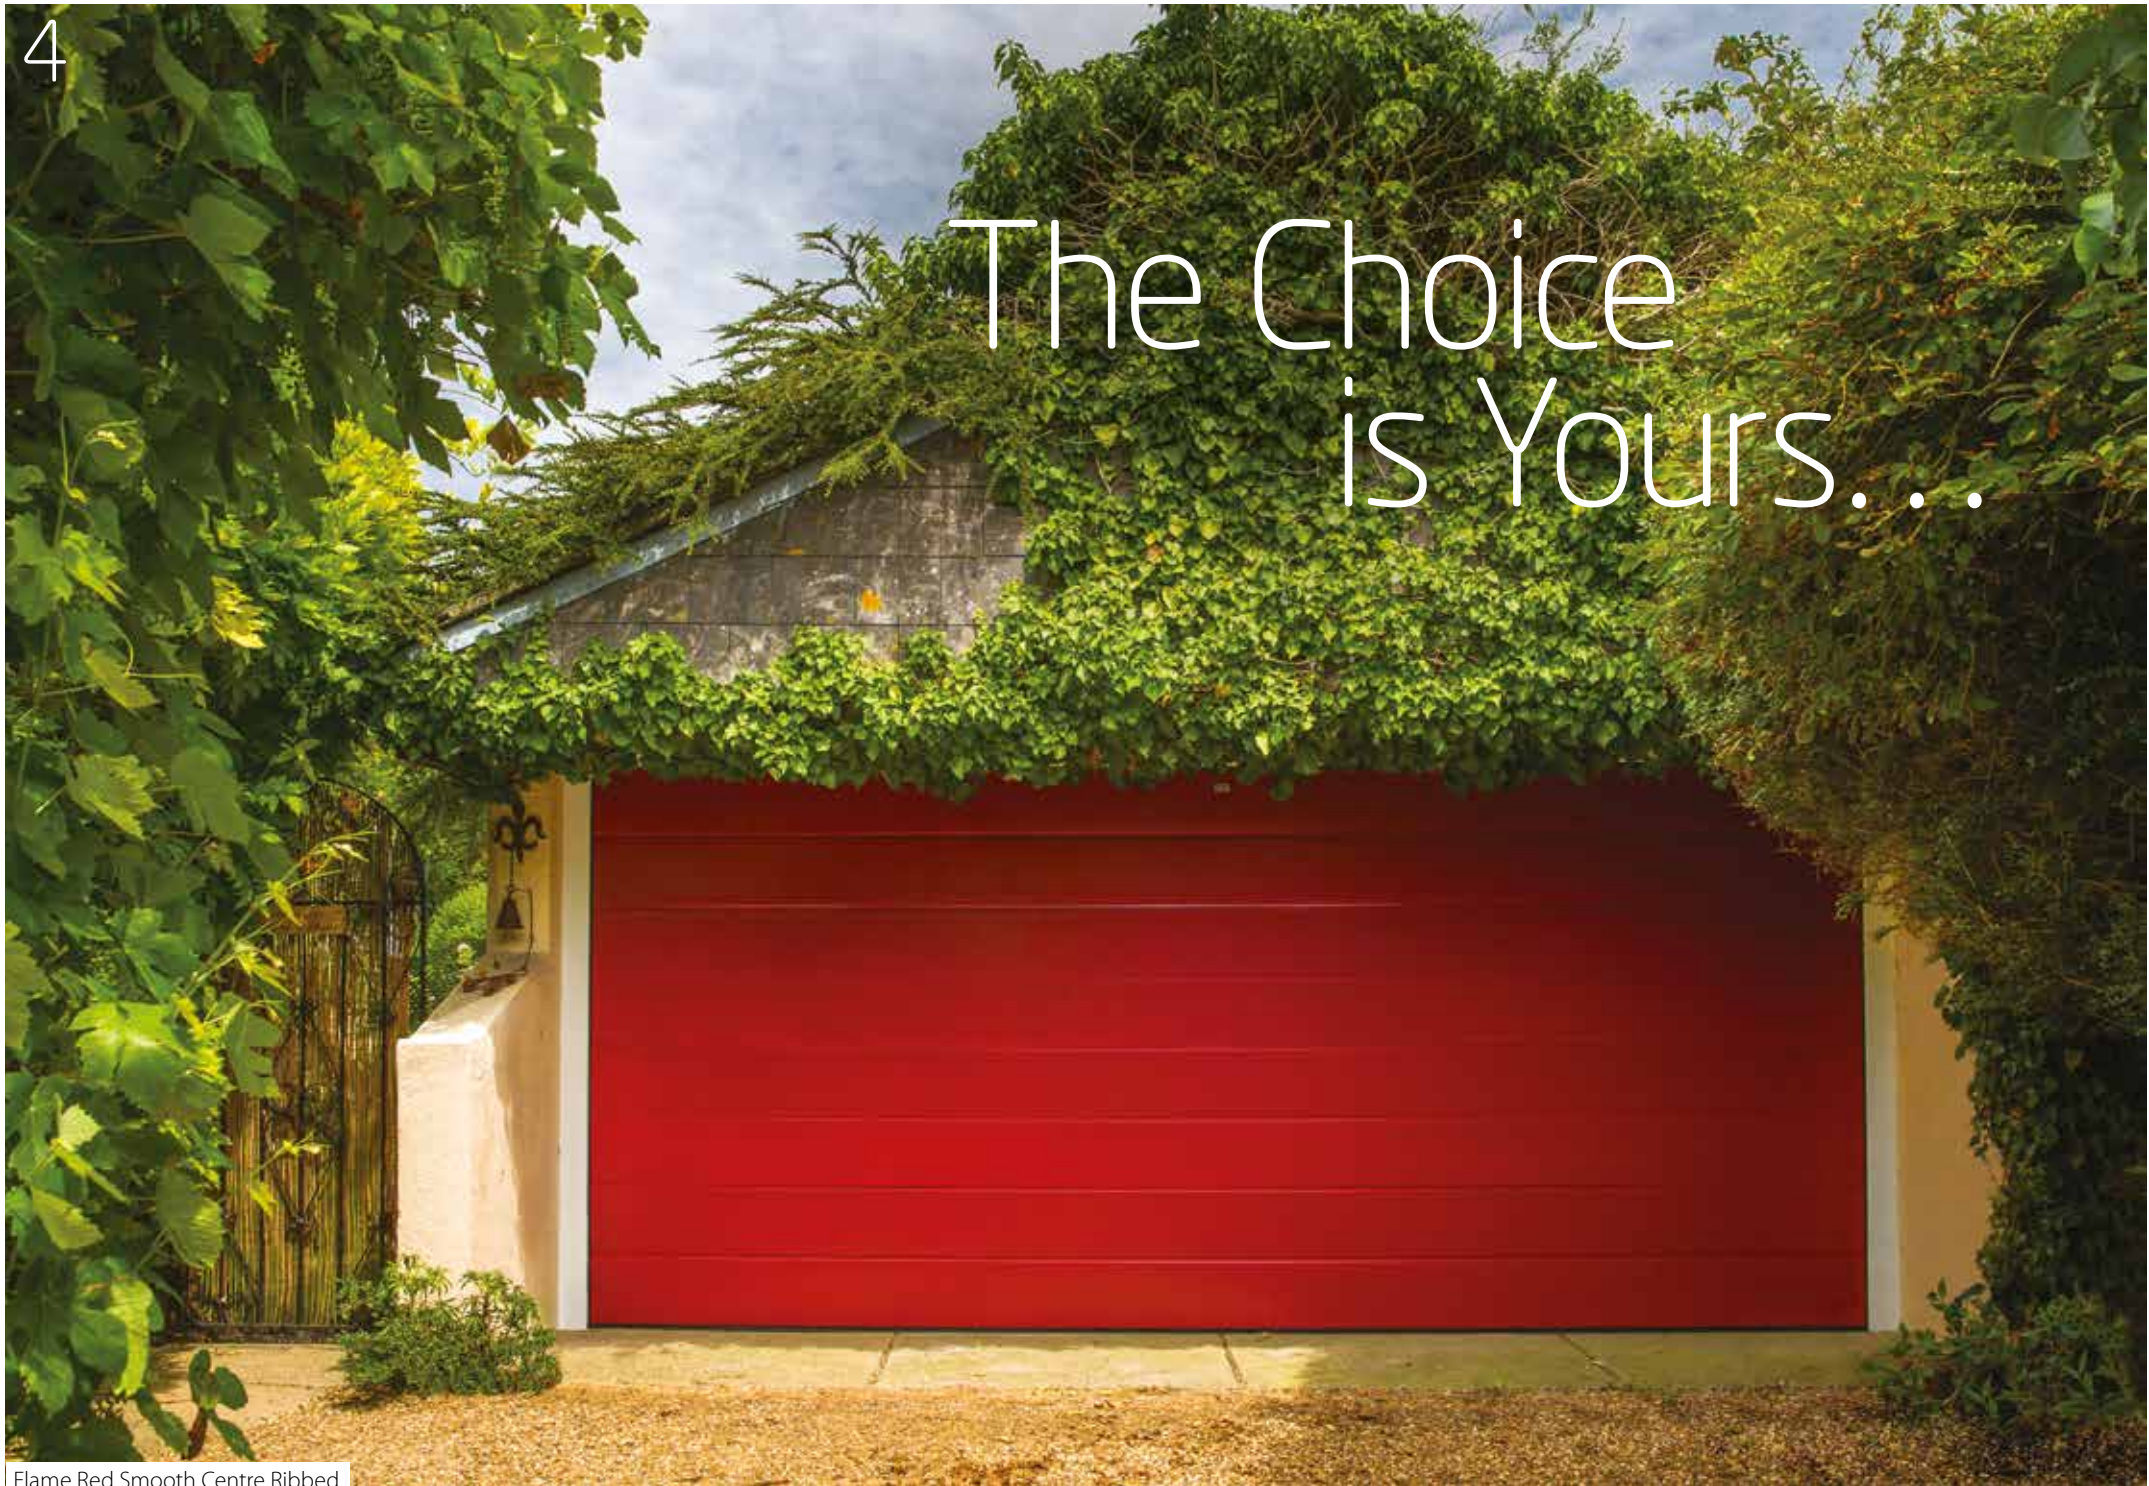

4

The Choice
is Yours...

Flame Red Smooth Centre Ribbed