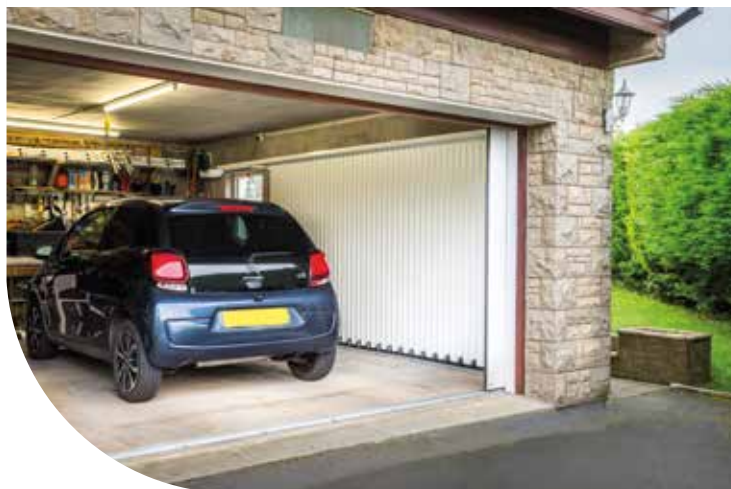

Lateral opening for easy access.

The Vertico lateral running door offers a unique and stylish solution for any garage design, making the most of your garage space and creating a design feature for your home.

The vertical design offers partial opening ensuring minimal heat-loss and provides a convenient solution for pedestrian or bicycle access. The neat design only requires a very small amount of headroom. Vertico is fitted with a motor, radio remote control and obstacle detection device offering the ultimate in convenience and safety. Vertico is installed by trained garage door specialists and offers a stylish, bespoke solution of the highest quality, perfectly made to suit your home.