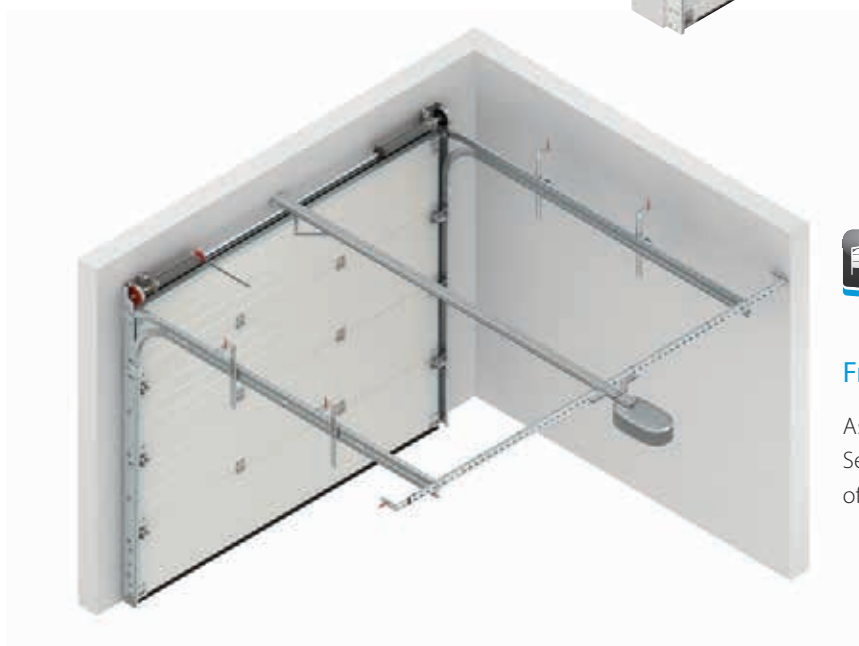

The sectional design makes the most of your driveway and garage. Vertical operation ensures you can park right up to your door and use your entire driveway. Headroom requirements are minimal with as little as 70 mm needed for our low headroom manual operation.

Sectional Systems

SeceuroGlide | Sectional Elite Side Mounted System

Side Mounted System

This side mounted system features on the new SeceuroGlide Sectional Elite. This side sprung system ensures the smoothest operation yet.