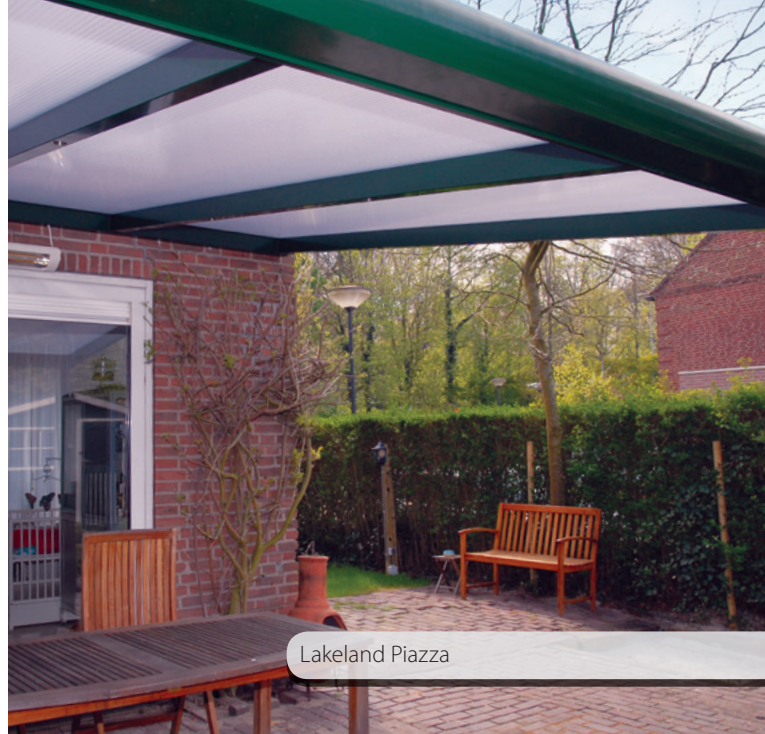

Lakeland Piazza